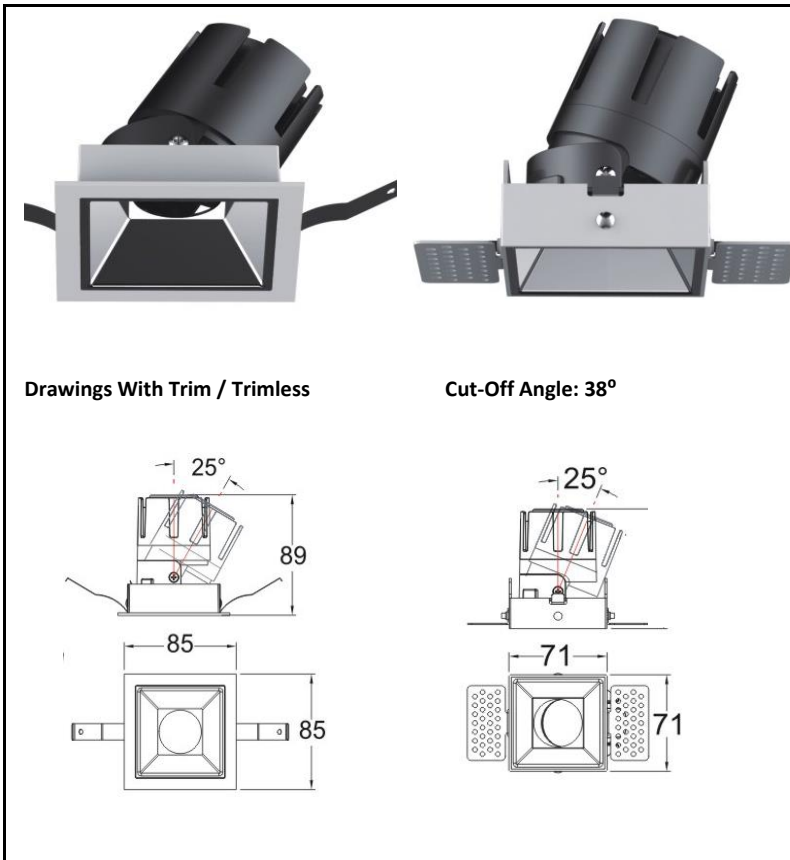

LUMINAIRE IMAGE, DRAWING

LUMINAIRE GENERAL SPECIFICATION

LAMP TYPE	LED COB
CRI	>90
MacAdam STEP	≤3
INPUT VOLTAGE	AC 220-240V / 50-60 Hz.
MATERIAL	Aluminum Housing Metallized Reflector Trim version in white
CUT-OUT	76 x 76mm
DIMENSION	85 x 85mm (trim) 71 x 71mm (trimless)
DEPTH	D 89mm
IP RATING	IP 20
DRIVER TYPE	Remote in False Ceiling
ADJUSTABILITY	25° tiltable 355° rotatable
LUMINOUS FLUX	6W 509 lm (at 3000K & 24°) 9W 777 lm
OPERATING TEMP	-20°C ... +50°C
LIFESPAN	>50,000 working hours

LUMINAIRE DETAILED SPECIFICATION & ARTICLE NUMBER

Model	Trimless / With Trim	Adjustability	Power [W]	CCT [Kelvin]	Reflector Color	Optics [°]	Control
Eros SQ	0... Trimless	A... Adjustable	6	2... 2700	G... Glossy Silver	15	ND... Non Dim
	1... with Trim		9	3... 3000	M... Matt Silver	24	DA... Dali
				4... 4000	T... Titanium	38	10... 0-10V

ARTICLE NUMBER

ErosSQ	-	A					
--------	---	---	--	--	--	--	--

Model Code
Trim Code
Adjust Code
Power
CCT
Reflector Code
Optics
Control Code

Example: ErosSQ-1A93G24ND With Trim, Adjustable, 9W, 3000K, Glossy Silver Reflector, 24°, Non Dim