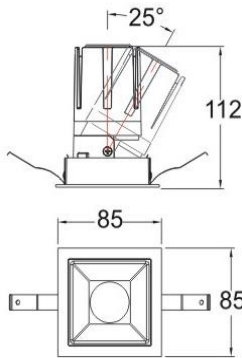

LUMINAIRE IMAGE, DRAWING

LUMINAIRE GENERAL SPECIFICATION

Drawings With Trim / Trimless

Cut-Off Angle: 38°

LAMP TYPE	LED COB
CRI	>90
MacAdam STEP	≤3
INPUT VOLTAGE	AC 220-240V / 50-60 Hz.
MATERIAL	Aluminum Housing Metallized Reflector Trim version in white
CUT-OUT	76 x 76mm
DIMENSION	85 x 85mm (trim) 71 x 71mm (trimless)
DEPTH	D 112mm
IP RATING	IP 20
DRIVER TYPE	Remote in False Ceiling
ADJUSTABILITY	25° tiltable 355° rotatable
LUMINOUS FLUX	12W 1043 lm (at 3000K & 24°) 15W 1296 lm
OPERATING TEMP	-20°C ... +50°C
LIFESPAN	>50,000 working hours

LUMINAIRE DETAILED SPECIFICATION & ARTICLE NUMBER

Model	Trimless / With Trim	Adjustability	Power [W]	CCT [Kelvin]	Reflector Color	Optics [°]	Control
Eros SQ Plus	0... Trimless	A... Adjustable	12	2... 2700	G... Glossy Silver	15	ND... Non Dim
	1... with Trim		15	3... 3000	M... Matt Silver	24	DA... Dali
				4... 4000	T... Titanium	38	10... 0-10V

ARTICLE NUMBER

ErosSQPlus	-		A				
Model Code	Trim Code	Adjust Code	Power	CCT	Reflector Code	Optics	Control Code

Example: ErosSQ-1A123G24ND With Trim, Adjustable, 12W, 3000K, Glossy Silver Reflector, 24°, Non Dim