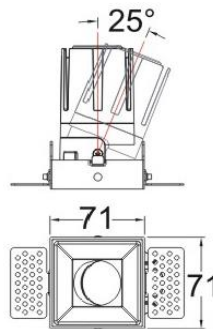

LUMINAIRE IMAGE, DRAWING

LUMINAIRE GENERAL SPECIFICATION

Drawings With Trim / Trimless

Cut-Off Angle: 38°

LAMP TYPE	LED COB
CRI	>90
MacAdam STEP	≤3
INPUT VOLTAGE	AC 220-240V / 50-60 Hz.
MATERIAL	Aluminum Housing Metallized Reflector Trim version in white
CUT-OUT	76 x 76mm
DIMENSION	85 x 85mm (trim) 71 x 71mm (trimless)
DEPTH	D 112mm
IP RATING	IP 20
DRIVER TYPE	Remote in False Ceiling
ADJUSTABILITY	25° tiltable 355° rotatable
LUMINOUS FLUX	12W 1043 lm (at 3000K & 24°) 15W 1296 lm
OPERATING TEMP	-20°C ... +50°C
LIFESPAN	>50,000 working hours

LUMINAIRE DETAILED SPECIFICATION & ARTICLE NUMBER

Model	Trimless / With Trim	Adjustability	Power [W]	CCT [Kelvin]	Reflector Color	Optics [°]	Control
Eros SQ Plus	0... Trimless	A... Adjustable	12	2... 2700	G... Glossy Silver	15	ND... Non Dim
	1... with Trim		15	3... 3000	M... Matt Silver	24	DA... Dali
				4... 4000	T... Titanium	38	10... 0-10V

ARTICLE NUMBER

ErosSQPlus	-		A				
Model Code	Trim Code	Adjust Code	Power	CCT	Reflector Code	Optics	Control Code

Example: ErosSQ-1A123G24ND With Trim, Adjustable, 12W, 3000K, Glossy Silver Reflector, 24°, Non Dim