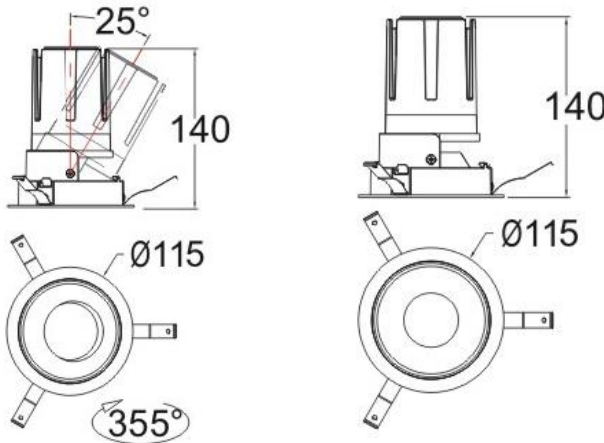

LUMINAIRE IMAGE, DRAWING

LUMINAIRE GENERAL SPECIFICATION

Drawings Adjustable and Fix Version

LAMP TYPE	LED COB
CRI	>90
MacAdam STEP	≤3
INPUT VOLTAGE	AC 220-240V / 50-60 Hz.
MATERIAL	Aluminum Housing Metallized Reflector Trim in white finish
CUT-OFF ANGLE	38°
DIAMETER	Ø 115mm
CUT-OUT	Ø 100mm
DEPTH	D 140mm
IP RATING	IP 20
DRIVER TYPE	Remote in False Ceiling
ADJUSTABILITY (in case of adj. version)	25° tilttable 355° rotatable
LUMINOUS FLUX (at 3000K & 24°)	24W 1850lm
OPERATING TEMP	-20°C ... +50°C
LIFESPAN	>50,000 working hours

LUMINAIRE DETAILED SPECIFICATION & ARTICLE NUMBER

Model	Trimless / With Trim	Adjustability	Power [W]	CCT [Kelvin]	Reflector Color	Optics [°]	Control
Eros M	1... with Trim	A... Adjustable F... Fix	24	2... 2700 3... 3000 4... 4000	G... Glossy Silver M... Matt Silver T... Titanium	15 24 38	ND... Non Dim DA... Dali 10... 0-10V

ARTICLE NUMBER

ErosM	-	1		24			
-------	---	---	--	----	--	--	--

Model Code Trim Code Adjust Code Power CCT Reflector Code Optics Control Code

Example: ErosM-1A243G24ND With Trim, Adjustable, 24W, 3000K, Glossy Silver Reflector, 24°, Non Dim